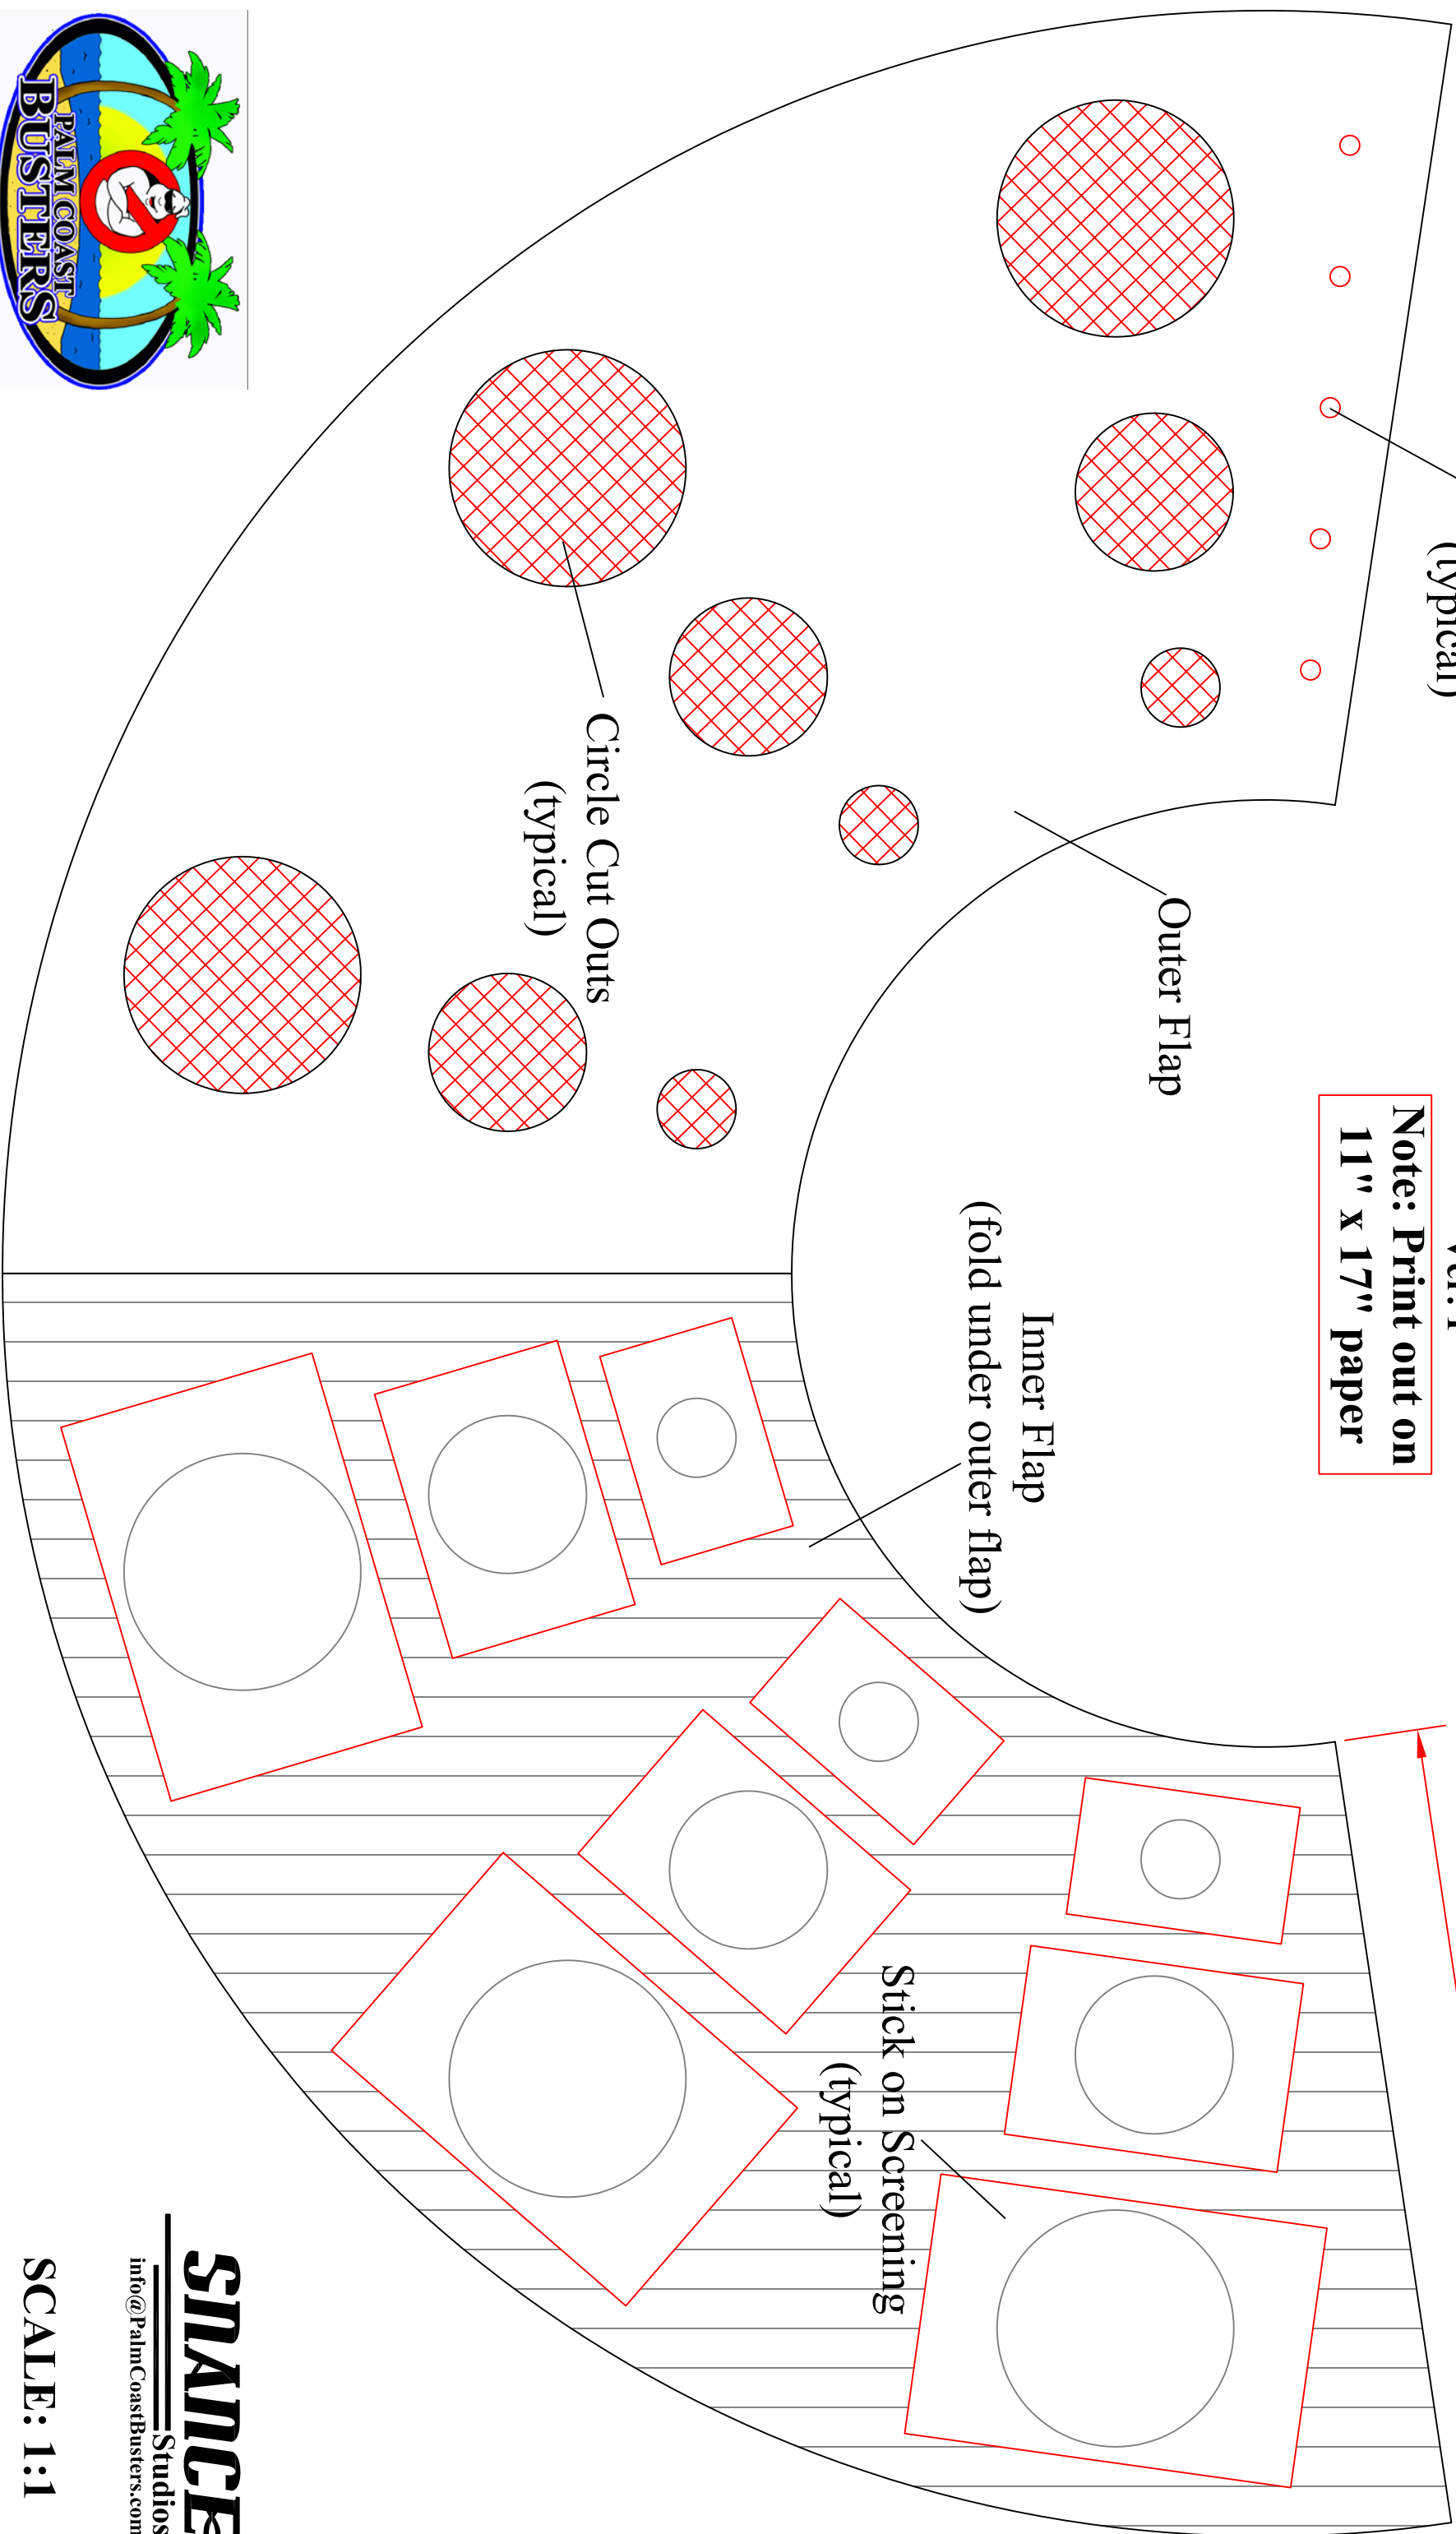

CONE TEMPLATE

Ver. 1

Note: Print out on
11" x 17" paper

Small Bolt Holes
(typical)

Outer Flap

Inner Flap
(fold under outer flap)

Circle Cut Outs
(typical)

Stick on Screening
(typical)

5"

www.PalmCoastBusters.com

SNANCE
Studios
info@PalmCoastBusters.com

SCALE: 1:1
SHEET 1 OF 3